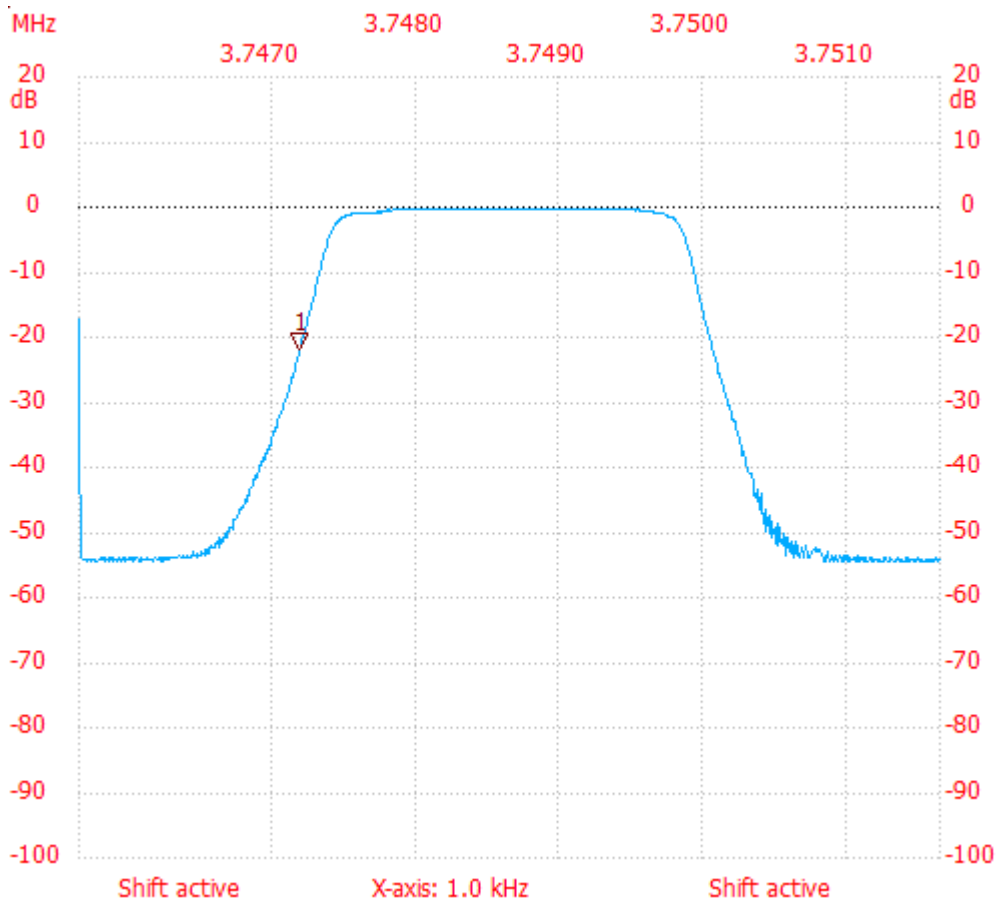

Startfreq: 3.745650 MHz; Stopfreq: 3.751644 MHz; Stepwidth: 0.006 kHz

Samples: 1000; Interrupt: 0 uS

;no\_label

Cursor 1:

3.747186 MHz

Channel 1: -21.96dB

Channel 1

max :-0.22dB 3.747912MHz

min :-54.56dB 3.750906MHz